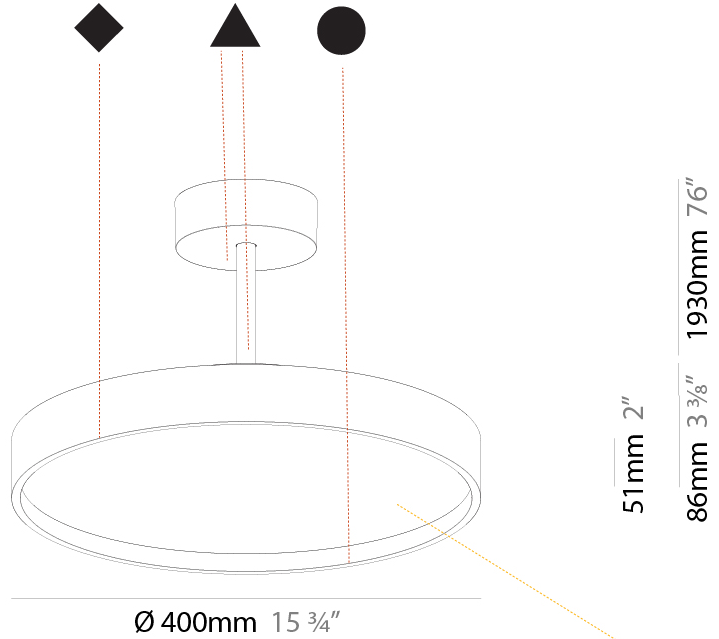

GENERAL

Series: Sign Diva Tube
Subseries: Sign Diva Tube Korona
Brand: Prolicht
Division: Architectural
Mounting Type: Suspension
Mounting Location: Ceiling
Subcategory: Pendant

PHYSICAL

Shape: Round
Diameter (mm): 400
Diameter (in): 15 3/4
Height (mm): 86
Height (in): 3 3/8
Max. Overall Height (mm): 2016
Max. Overall Height (in): 79 3/8
Light Distribution: Direct / Indirect
Weight (kg): 3.251
Weight (lbs): 7.167
Diffuser: PMMA - Opal / Micro-Prism / Sparkling Secret / Vintage Industrial
Fixture Finish: SSR / BKV / CWI / CRY / HAB / UFT / ITA / RUA / FTG / MYG / LOD / PUS / FRO / FUP / KIA / POP / BLS / SPG / MEY / GOH / GUM / CHC / COM / ABZ / JAG / OBR / MOS / ROR
Fixture Material: Extruded Aluminum / Steel

ELECTRICAL

Lamp Type: LED (Zhaga Standard)
Input Wattage (W): 30
Total Output Wattage (W): 16 / 11.8
Dimming: Tri-Mode (Non-Dimming and Phase Dimming (120Vac only) and 0-10V Dimming)
Driver Included: Yes
Driver Location: Integrated
Driver Type: Constant Current - Universal
Driver Class: Class 2
Input Voltage (V): 120 - 277
Constant Current (MA): 500 / 350

LED

Color Temperature (*K): 2700 / 3000 / 3500 / 4000
Max. Delivered Lumen (lm): 3409 / 3019 / 3055 / 3117
Nominal Lumen (lm): 4182 / 4142 / 4189 / 4275
CRI: >90 CRI
Lamp Life (hrs): 50000

OPTICAL

RATINGS AND CERTIFICATIONS

Certified By: Certified for North American Standards
IP rating: IP20